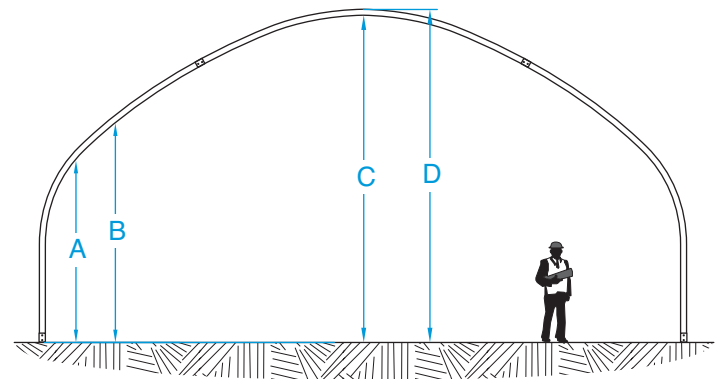

# EZ SERIES

Simple arch diameter: 4-5/16"

EzDome™				
Width	30'	30H	35'	40'
A (2')	7'9"	11'2"	8'5"	9'0"
B (4')	10'3"	13'9"	11'3"	12'2"
C	14'9"	18'3"	17'3"	19'8"
D	15'2"	18'7"	17'8"	20'1"

EzDome™ 40 gothic	
Width	40'
A (2')	11'5"
B (4')	13'3"
C	20'2"
D	20'7"