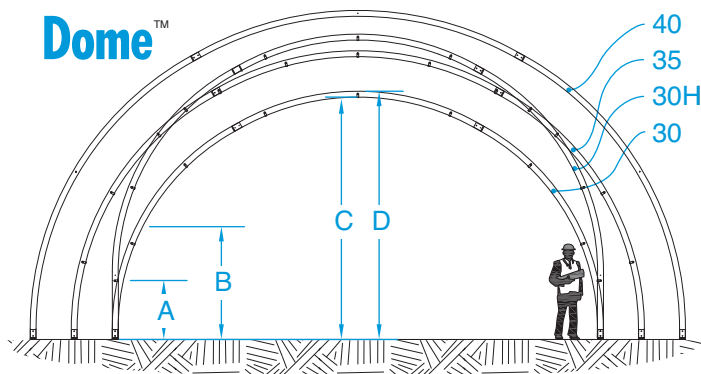

# EZ SERIES

Simple arch diameter: 4-5/16"

EzDome™				
Width	30'	30H	35'	40'
A (2')	7'9"	11'2"	8'5"	9'0"
B (4')	10'3"	13'9"	11'3"	12'2"
C	14'9"	18'3"	17'3"	19'8"
D	15'2"	18'7"	17'8"	20'1"

EzDome™ 40 gothic	
Width	40'
A (2')	11'5"
B (4')	13'3"
C	20'2"
D	20'7"